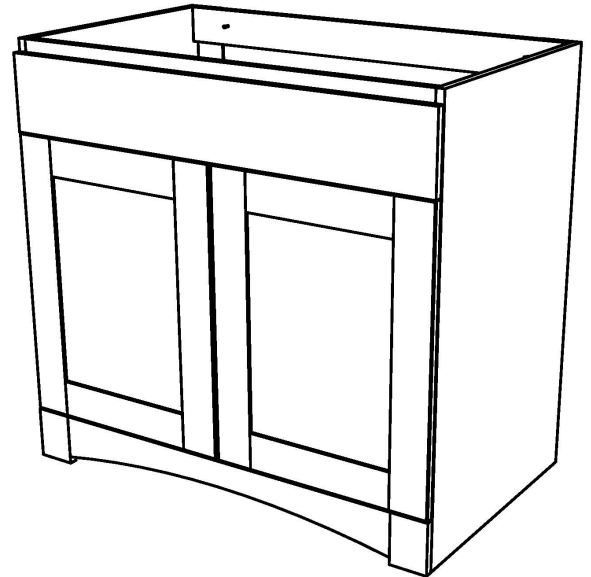

36" VANITY

SPECIFICATIONS

- 5 Panel Shaker Door Design
- Comfort Height Of 34"
- Generous Interior Storage
- Adjustable Hinges
- Made In The USA

CONSTRUCTION AND MATERIALS:

Core Substrate: Engineered Wood Panel

Overlay: High Resolution Wear Resistant Laminate & Textured PVC Edge Banding

PRODUCT DIMENSIONS

Width: 36"

Depth: 21⁵/₈"

Height: 34"

Weight: 59 lbs.

PACKAGED DIMENSIONS

Width: 38³/₄"

Depth: 23⁷/₈"

Height: 36"

Weight: 63 lbs.

FRONT

SIDE